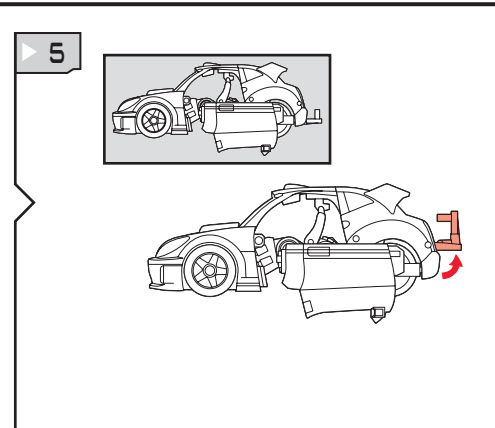

## ROBOTS IN DISGUISE

AUTOBOT®  
**CLIFFJUMPER®**

AGES 5+  
82866/81273 ASST.

TRANSFORMERS.COM

NOTE: Some parts are made to detach if excessive force is applied and are designed to be reattached if separation occurs. Adult supervision may be necessary for younger children.

### CHANGING TO ROBOT

Reverse order of instructions to convert back into vehicle.